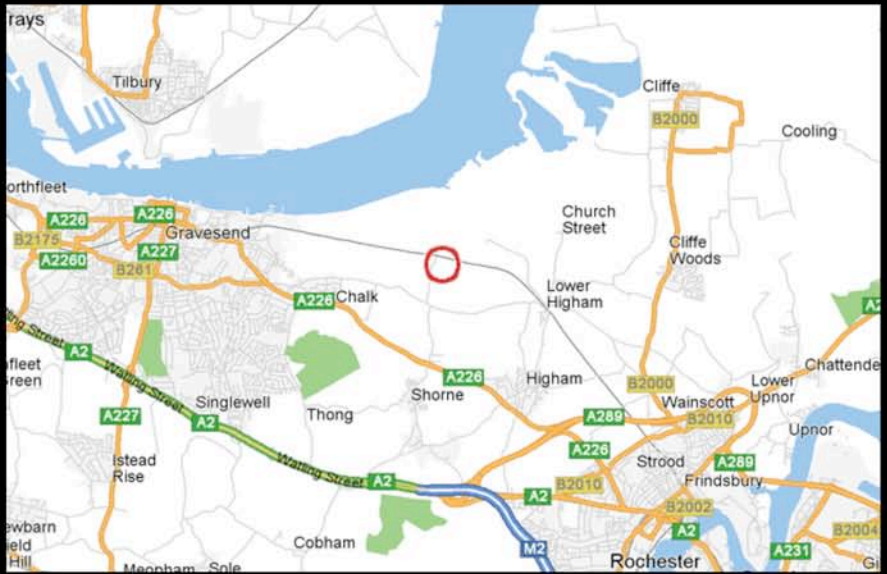

Queens Farm Road, Viking Business Pk.
Shorne, Gravesend, Kent DA12 3HU UK
Tel: +44 (0)1474 824007

Burnham Autos is situated 12miles (20km) South of the M25 Dartford Crossing and will take approximately 25 minutes by car (depending on cubic capacity, weight of right foot and application of NOS trigger finger!)

Nearest transport links

Railway:

Higham (1.25miles, 2km)

Airport:

London City Airport (17.4miles, 28km)